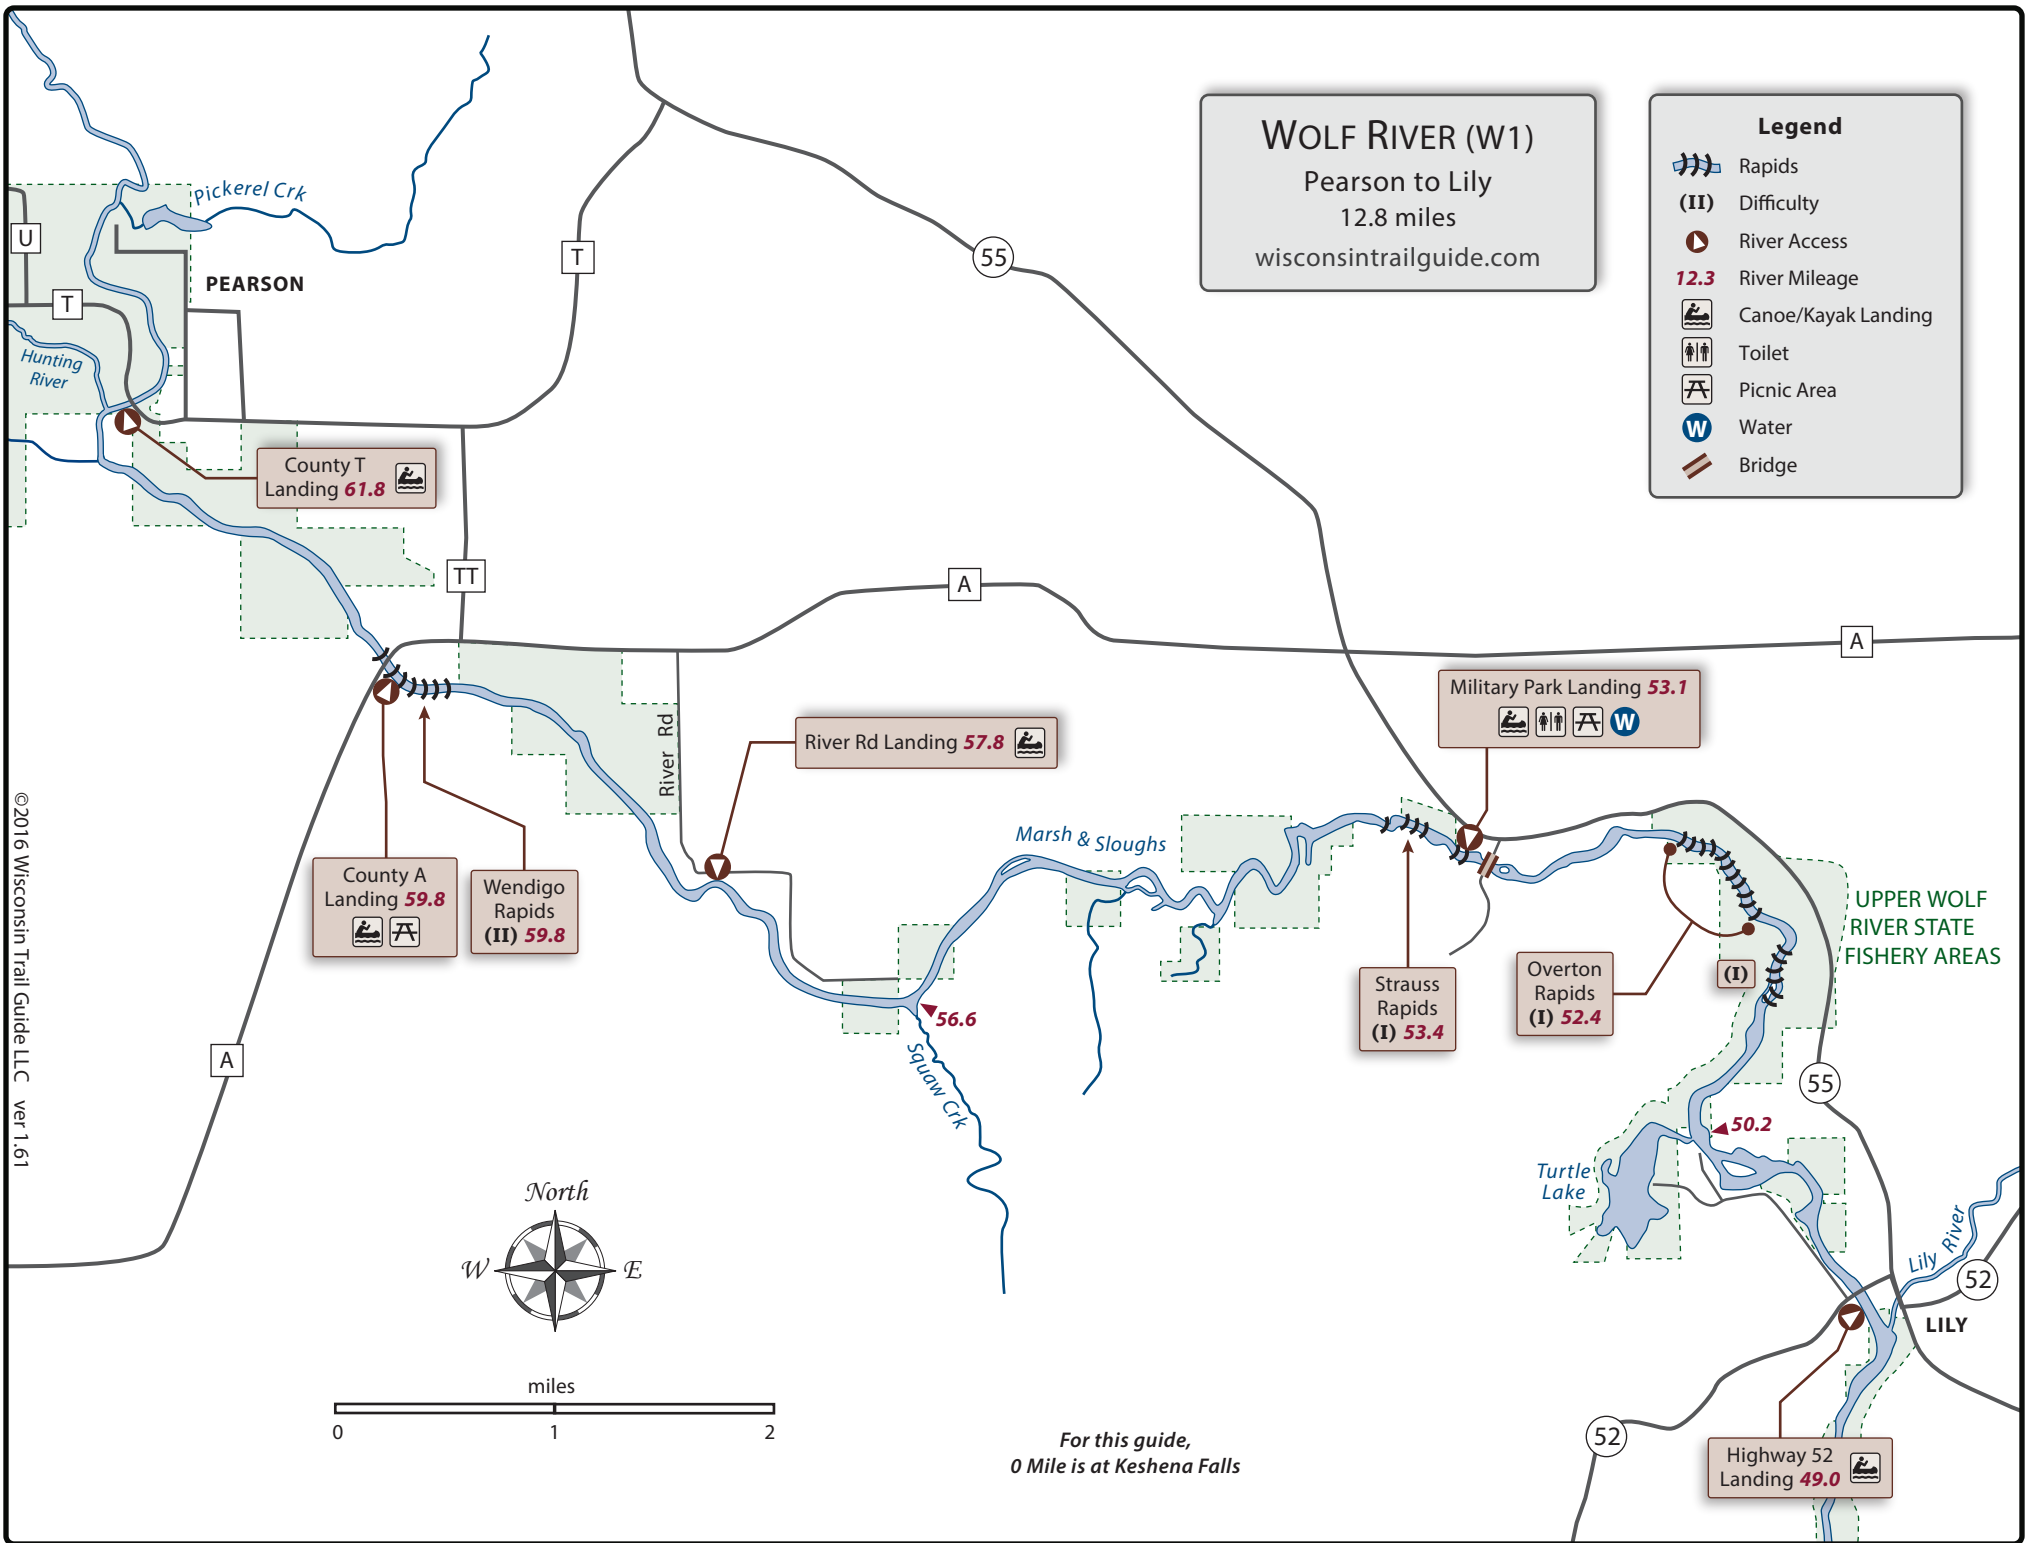

WOLF RIVER (W1)

Pearson to Lily

12.8 miles

wisconsintrailguide.com

Legend

- Rapids
- Difficulty
- River Access
- River Mileage
- Canoe/Kayak Landing
- Toilet
- Picnic Area
- Water
- Bridge

©2016 Wisconsin Trail Guide LLC ver 1.61

For this guide,
0 Mile is at Keshena Falls