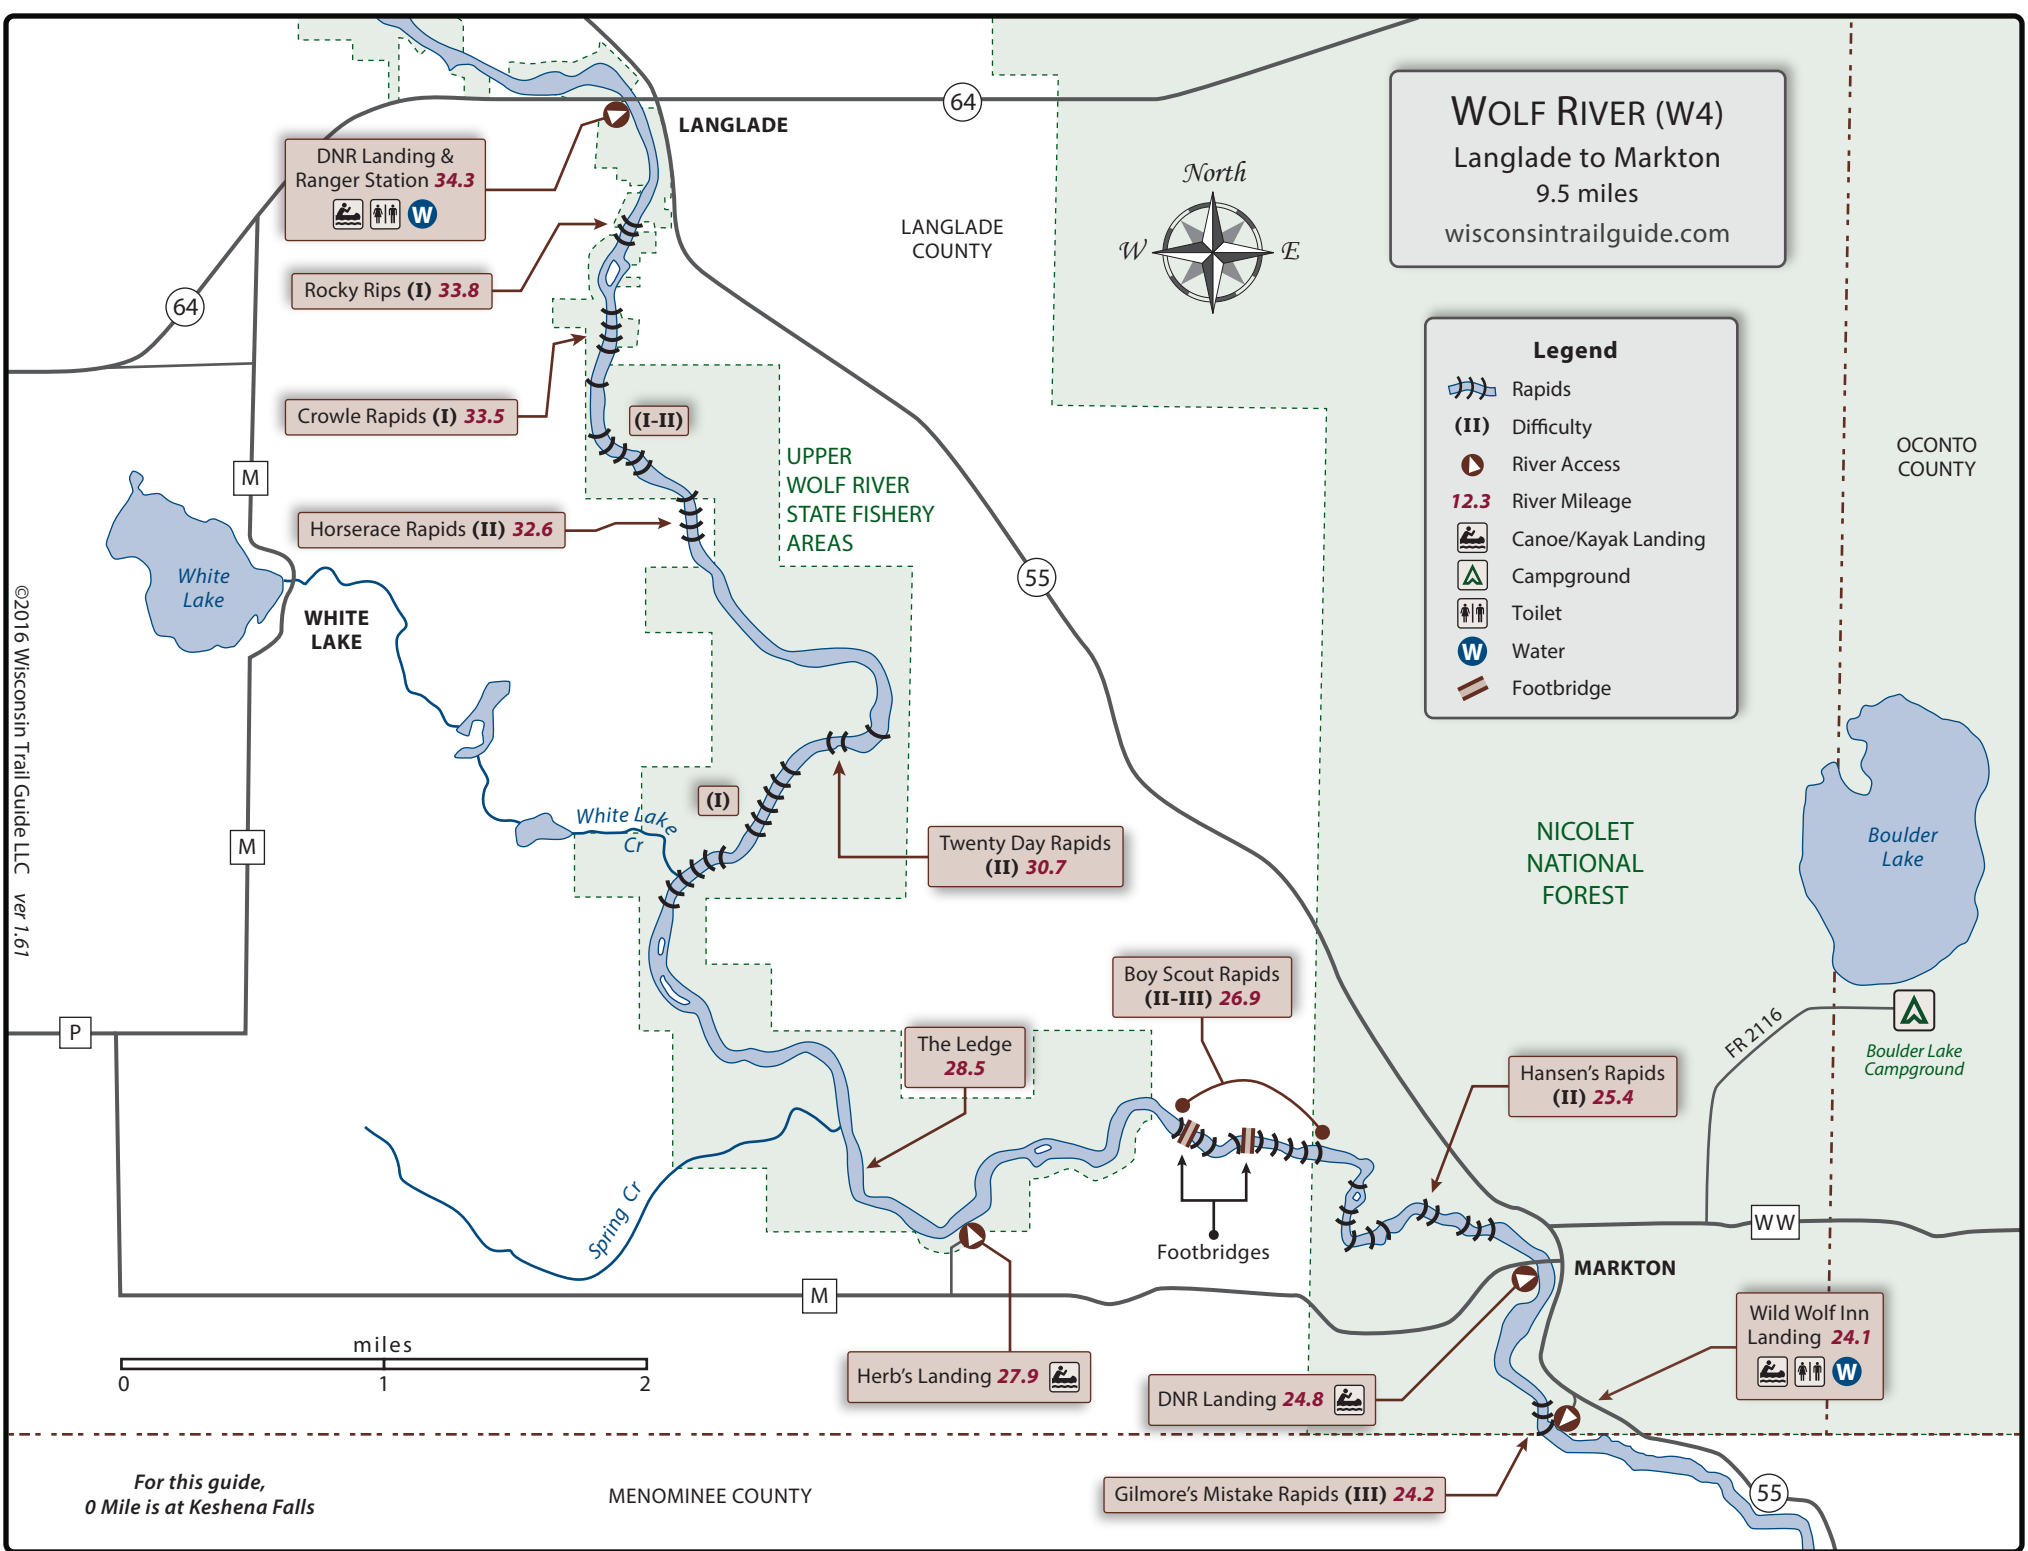

WOLF RIVER (W4)

Langlade to Markton
9.5 miles
wisconsintrailguide.com

Legend

- Rapids
- (II)** Difficulty
- River Access
- 12.3** River Mileage
- Canoe/Kayak Landing
- Campground
- Toilet
- Water
- Footbridge

©2016 Wisconsin Trail Guide LLC ver 1.61

For this guide,
0 Mile is at Keshena Falls

MENOMINEE COUNTY